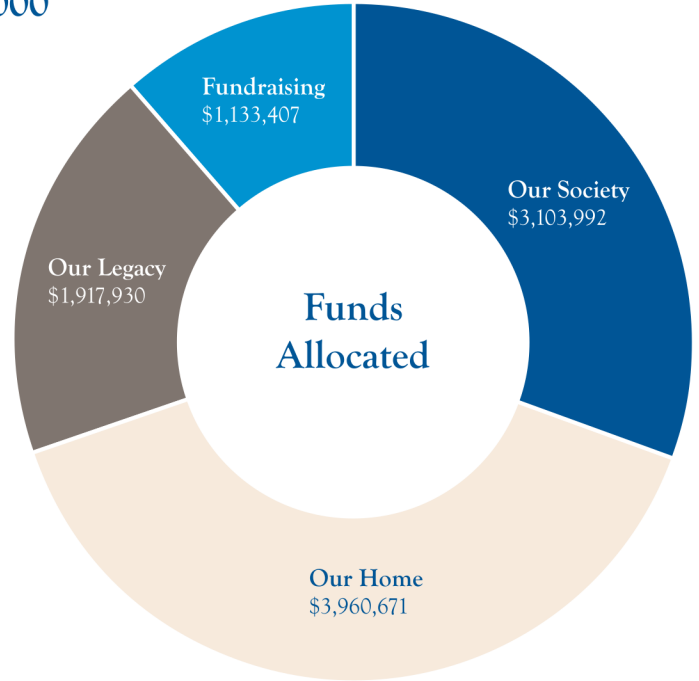

# Campaign Funds

**Total Raised**  
**\$10,116,000**