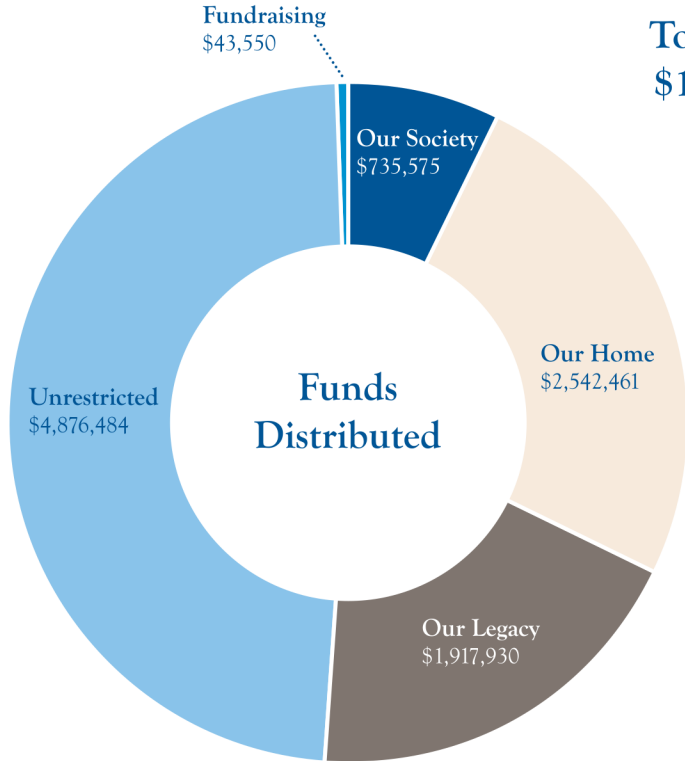

# Campaign Funds

**Total Raised**  
**\$10,116,000**